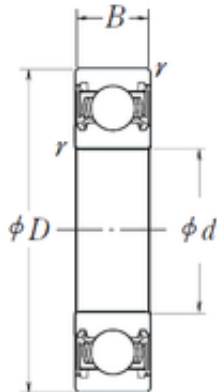

### Good Quality Car Auto Bearing NSK 6203DDU 6204DDU

Bearing No. 6203DDU

6203DDU Bearing 2D drawings and 3D CAD models

|                               |                          |
|-------------------------------|--------------------------|
| Size                          | 17x40x12 mm              |
| Bore Diameter                 | 17 mm                    |
| Outer Diameter                | 40 mm                    |
| Width                         | 12 mm                    |
| d                             | 17 mm                    |
| D                             | 40 mm                    |
| B                             | 12 mm                    |
| C                             | 12 mm                    |
| r min.                        | 0,6 mm                   |
| da min.                       | 21 mm                    |
| da max                        | 23,5 mm                  |
| Da max.                       | 36 mm                    |
| ra max.                       | 0,6 mm                   |
| Weight                        | 0,067 Kg                 |
| Basic dynamic load rating (C) | 9,55 kN                  |
| Basic static load rating (C0) | 4,8 kN                   |
| (Grease) Lubrication Speed    | 12 000 r/min             |
| Category                      | Single Row Ball Bearings |
| Inventory                     | 4001.0                   |
| Manufacturer Name             | NSK                      |
| Minimum Buy Quantity          | N/A                      |
| Weight / Kilogram             | 0.067                    |
| EAN                           | 0029176064098            |
| Product Group                 | B00308                   |
| Enclosure                     | 2 Seals                  |